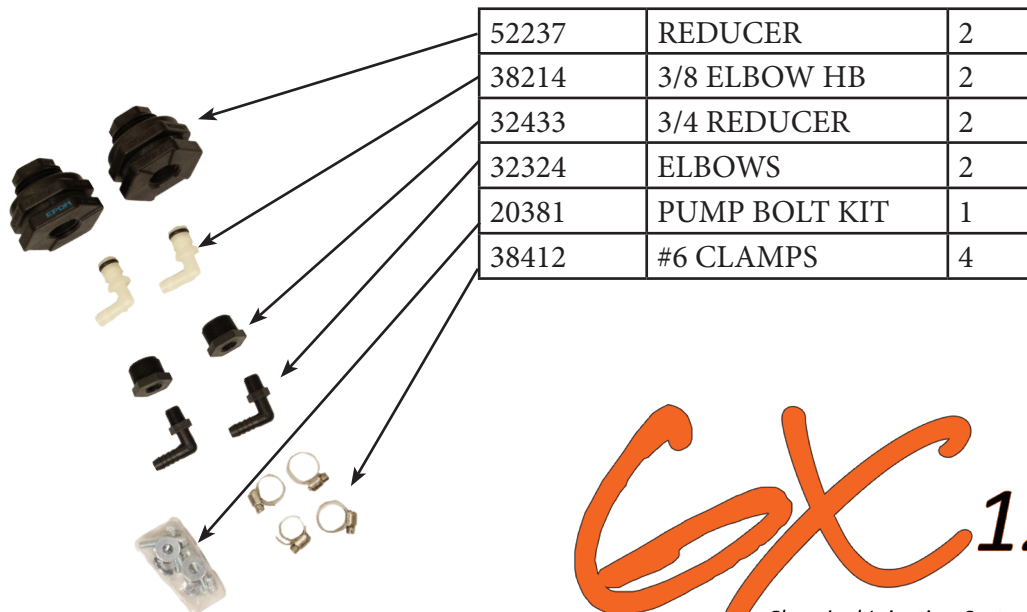

**AGXCEL GX12i AGITATION KIT
PN# 54742**

**116 E 6TH ST
KEARNEY NE 68847**

877.218.1981

GX12i AGITATION KIT PN# 54742		
PN#	ITEM	QTY
53660	20FT EXTENSION	1
18113	15FT EXTENSION	1
17934	MANX	1
17614	3/8 BLK HOSE	2FT

17944	BATTERY CABLE	1
20003	2.0 GPA PUMP	1

52237	REDUCER	2
38214	3/8 ELBOW HB	2
32433	3/4 REDUCER	2
32324	ELBOWS	2
20381	PUMP BOLT KIT	1
38412	#6 CLAMPS	4