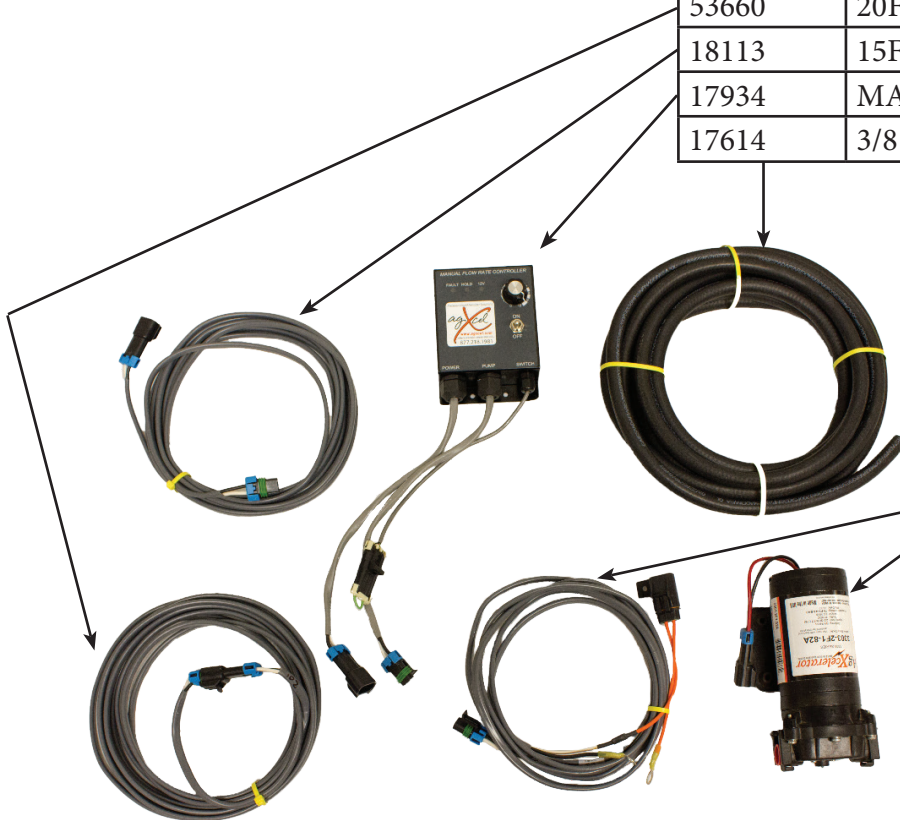

**AGXCEL GX12i AGITATION KIT
PN# 54742**

**116 E 6TH ST
KEARNEY NE 68847**

877.218.1981

GX12i AGITATION KIT PN# 54742		
PN#	ITEM	QTY
53660	20FT EXTENSION	1
18113	15FT EXTENSION	1
17934	MANX	1
17614	3/8 BLK HOSE	2FT

17944	BATTERY CABLE	1
20003	2.0 GPA PUMP	1

52237	REDUCER	2
38214	3/8 ELBOW HB	2
32433	3/4 REDUCER	2
32324	ELBOWS	2
20381	PUMP BOLT KIT	1
38412	#6 CLAMPS	4