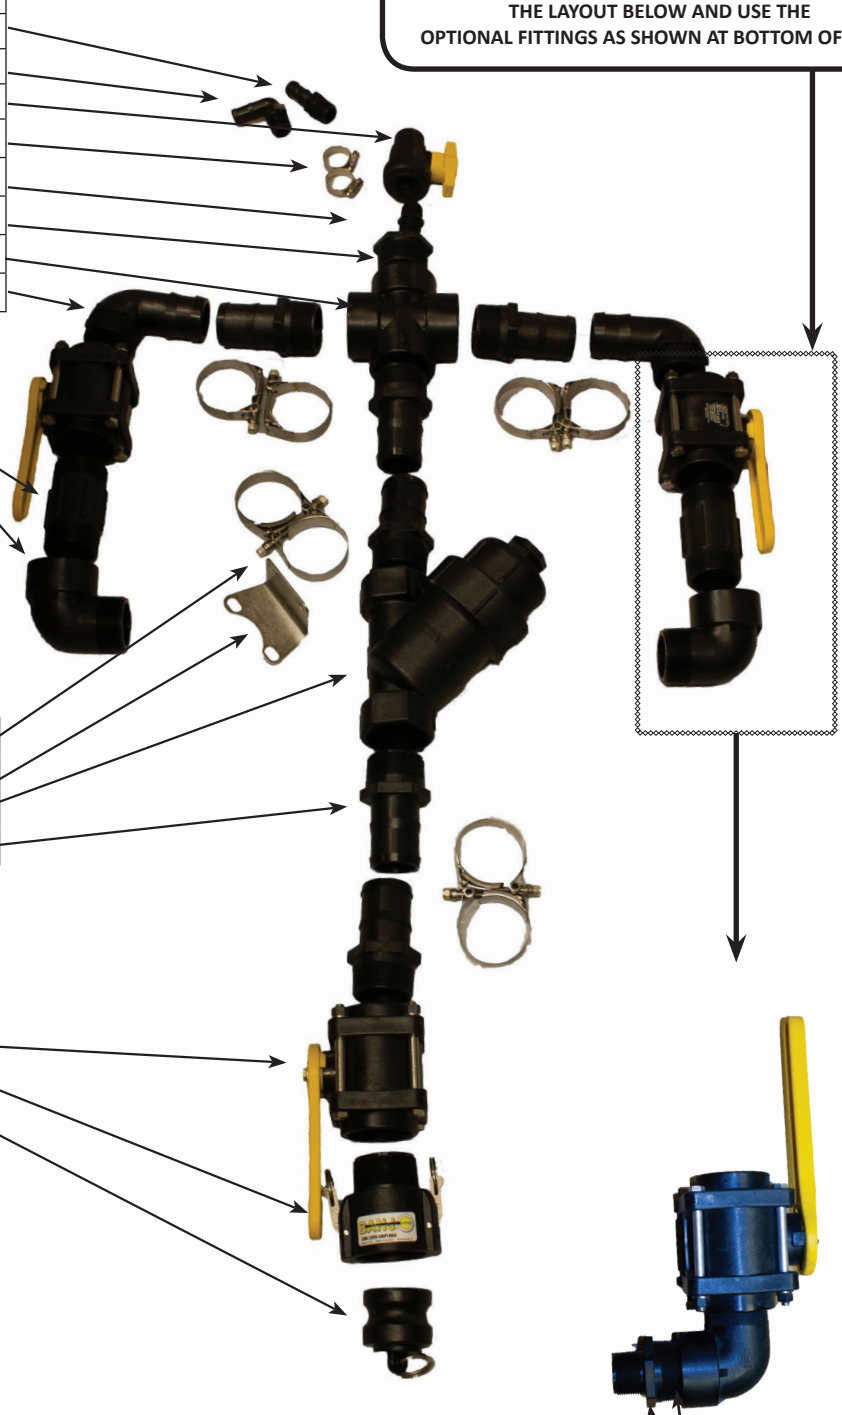

# GXTBTM CENTER TANK FILL KIT

PN# 38385

2106 F AVENUE  
KEARNEY NE 68847

877.218.1981

GXTBTMDUALTANKFILLKIT CENTER FILL PN#38385		
PN#	ITEM	QTY
50863	3/4" HOSE BARB	1
50870	3/4" ELBOW BARB	1
52169	3/4 BALL VALVE	1
19646	#12 CLAMP	2
52001	3/4" NIPPLE	1
52082	REDUCER	1
50277	2" CROSS	1
50899	2" ELBOW	2

52013	2X4 NIPPLE	2
52154	2" POLY ELBOW	2

30230	2" CLAMP	8
52814	BRACKET	1
51062	STRAINER	1
50897	2" HOSE BARB	6

52609	2" BALL VALVE	3
49578	FEMALE COUPLER	1
49695	2" PLUG	1

TO ADAPT TO A 1 1/4" BUNG REMOVE THE 2 X 4 NIPPLE IN THE LAYOUT BELOW AND USE THE OPTIONAL FITTINGS AS SHOWN AT BOTTOM OF PAGE.

OPTIONAL 1 1/4" BUNG INCLUDED		
52007	1-1/4 SHORT NIPPLE	2
52084	2X1-1/4 REDUCER	2