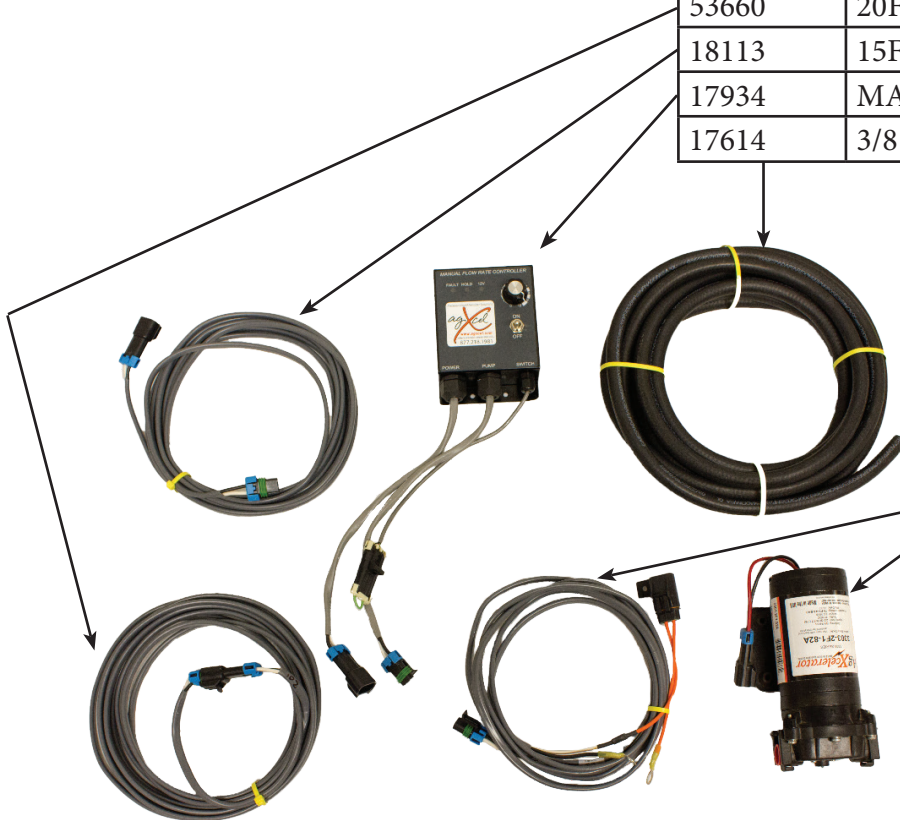

**AGXCEL GX12i AGITATION KIT  
PN# 54742**

**116 E 6TH ST  
KEARNEY NE 68847**

**877.218.1981**

<b>GX12i AGITATION KIT PN# 54742</b>		
PN#	ITEM	QTY
53660	20FT EXTENSION	1
18113	15FT EXTENSION	1
17934	MANX	1
17614	3/8 BLK HOSE	2FT

17944	BATTERY CABLE	1
20003	2.0 GPA PUMP	1

52237	REDUCER	2
38214	3/8 ELBOW HB	2
32433	3/4 REDUCER	2
32324	ELBOWS	2
20381	PUMP BOLT KIT	1
38412	#6 CLAMPS	4