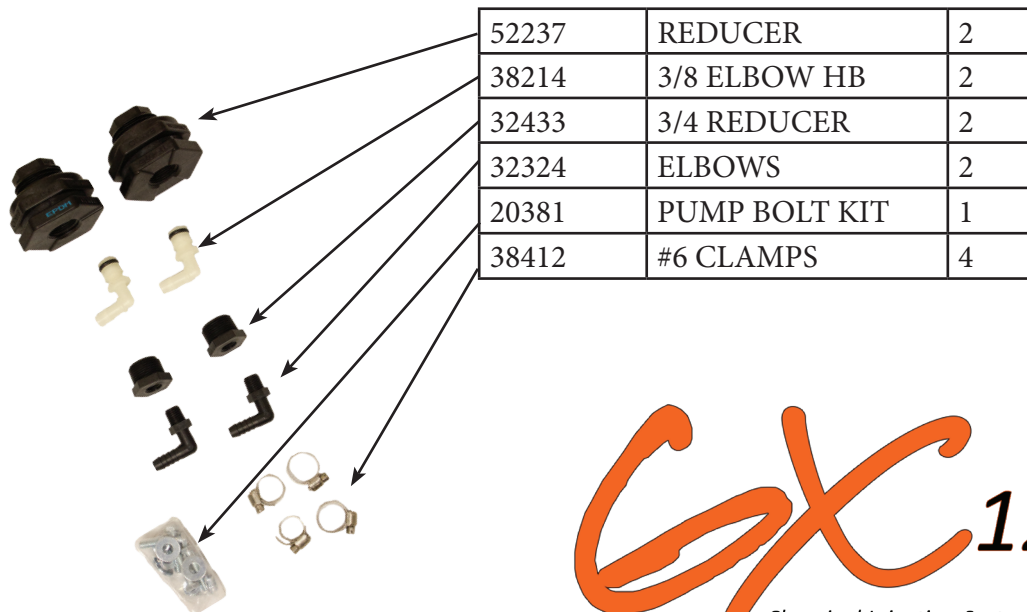

**AGXCEL GX12i AGITATION KIT  
PN# 54742**

**116 E 6TH ST  
KEARNEY NE 68847**

**877.218.1981**

<b>GX12i AGITATION KIT PN# 54742</b>		
PN#	ITEM	QTY
53660	20FT EXTENSION	1
18113	15FT EXTENSION	1
17934	MANX	1
17614	3/8 BLK HOSE	2FT

17944	BATTERY CABLE	1
20003	2.0 GPA PUMP	1

52237	REDUCER	2
38214	3/8 ELBOW HB	2
32433	3/4 REDUCER	2
32324	ELBOWS	2
20381	PUMP BOLT KIT	1
38412	#6 CLAMPS	4